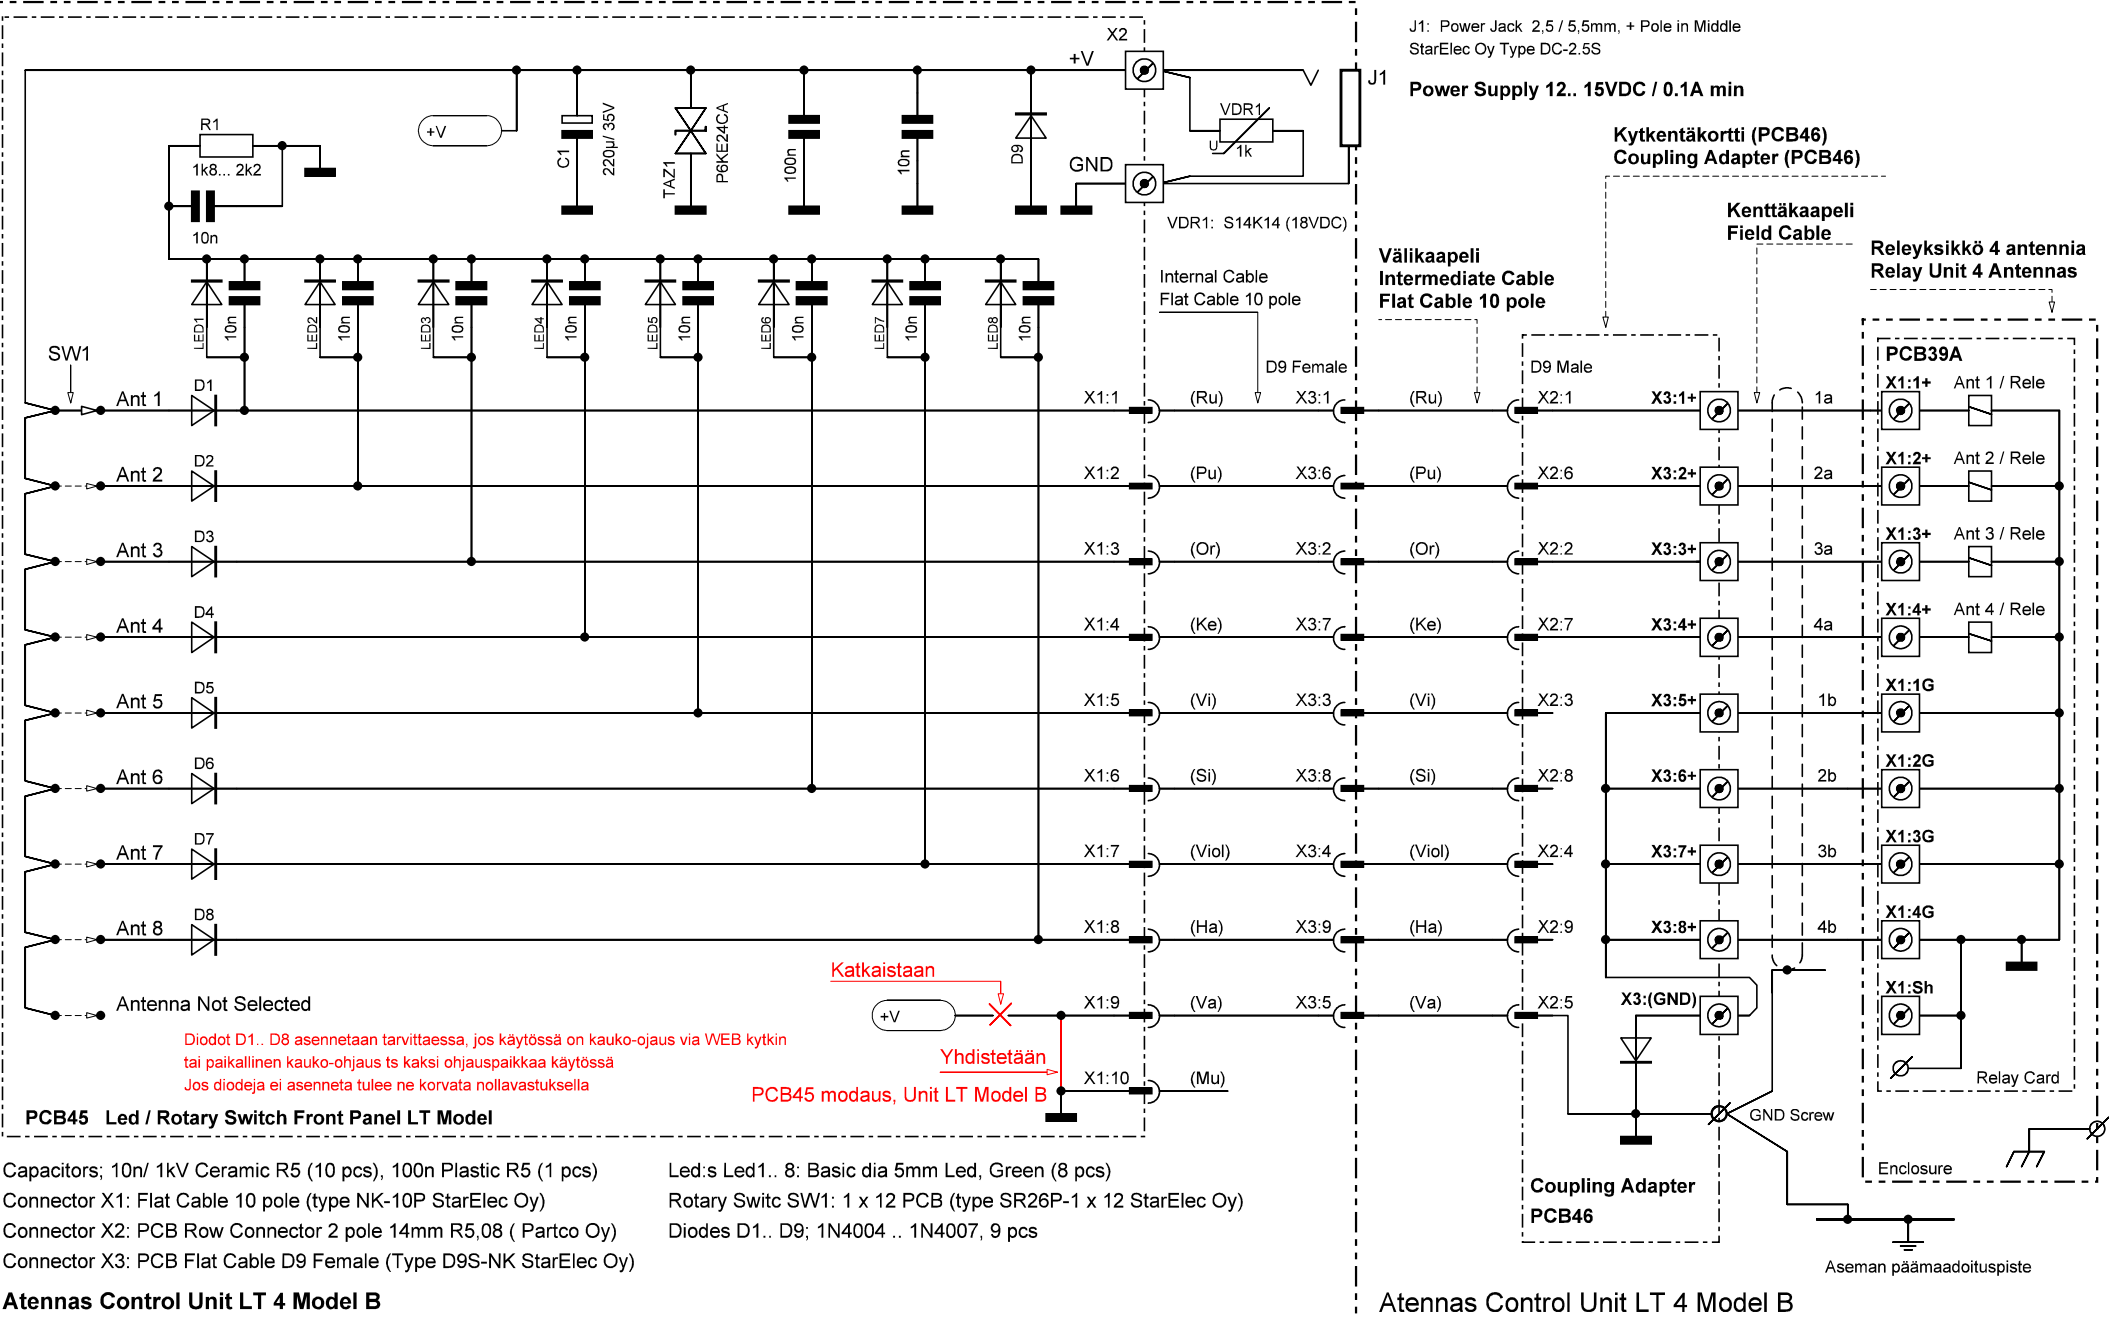

Control Unit LT 4 Over view Cable Connection D9 to D9\_New

**Antennas Control Unit LT 4 Model B**

**Antennas Control Unit LT 4 Model B**

Antennas Control Unit Internal Connection Diagram  
 Over view Cable Connection Diagram